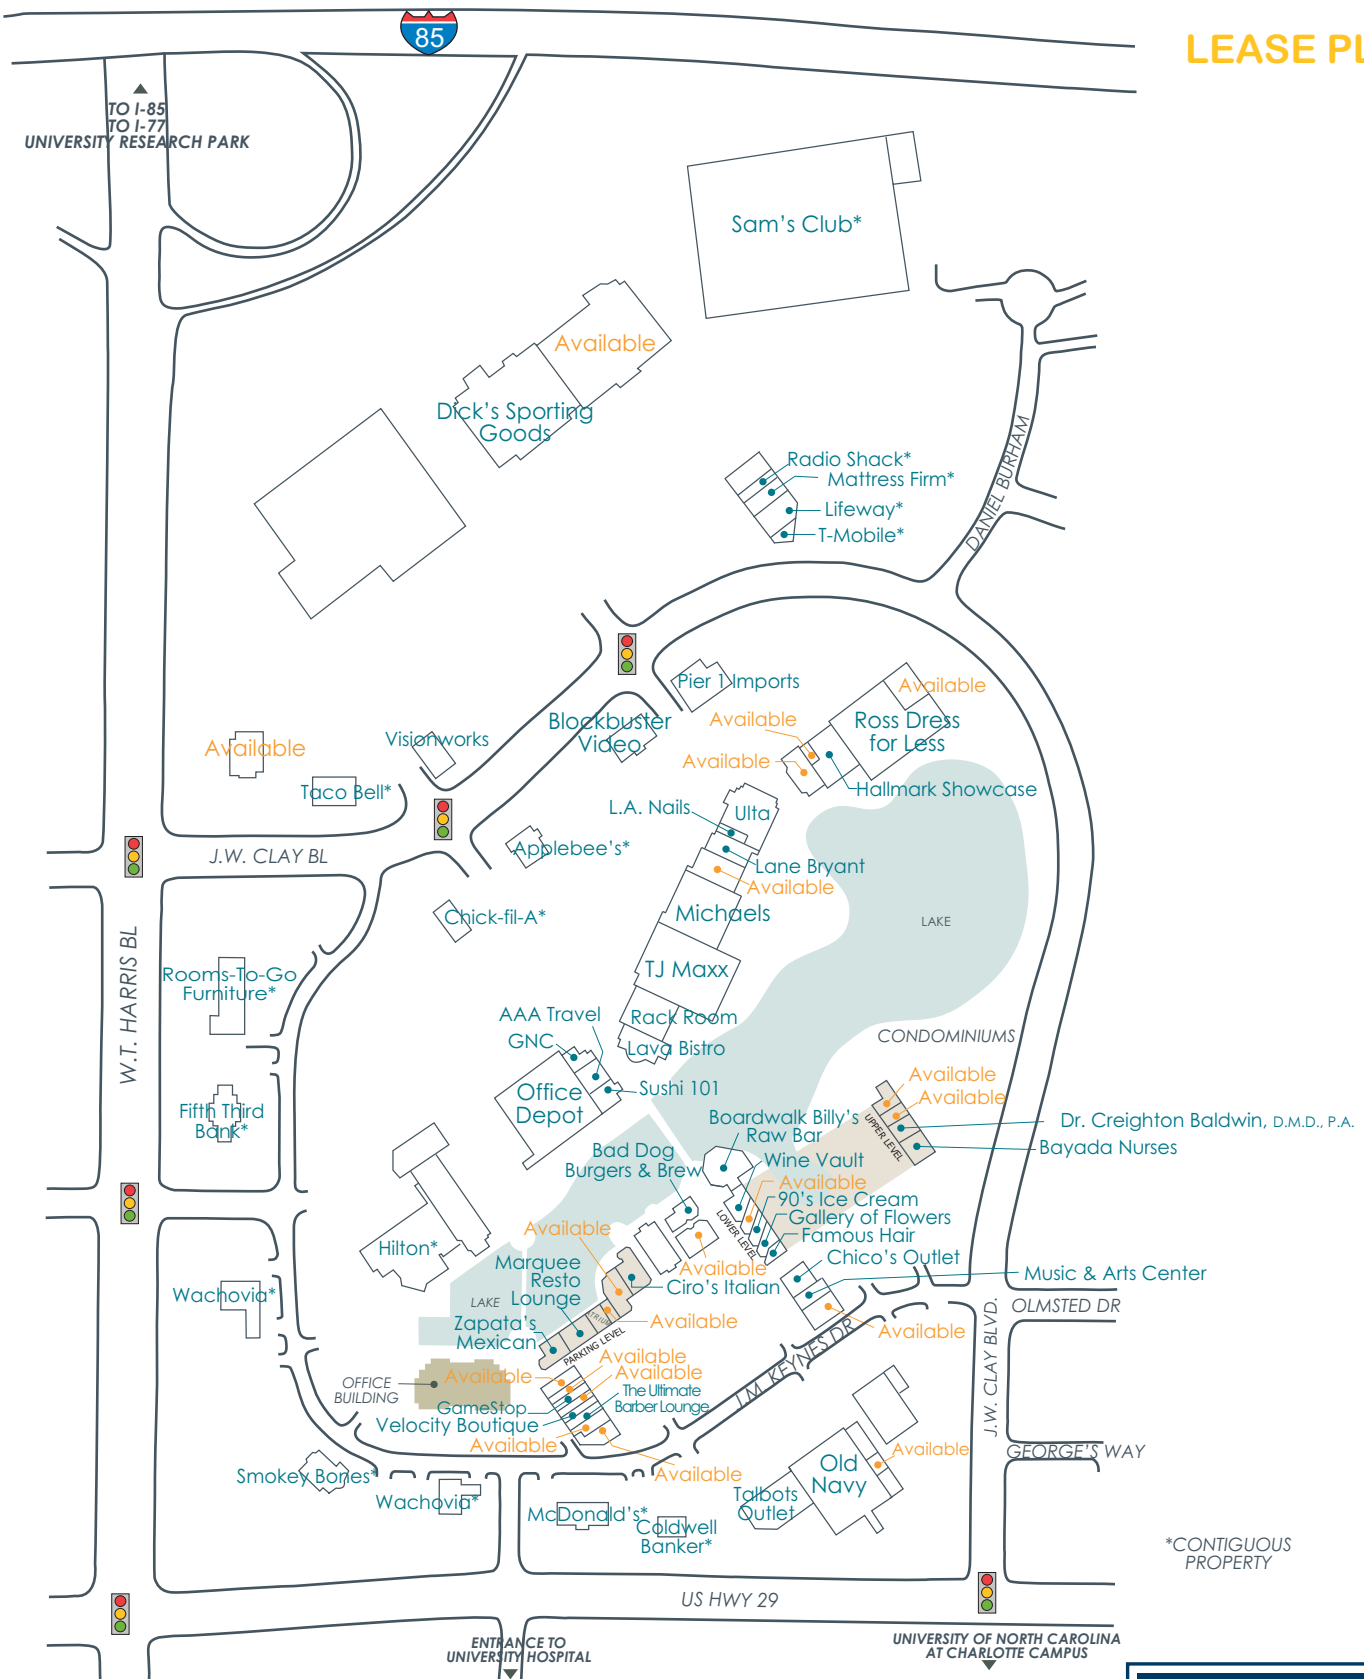

# University Place

Charlotte, North Carolina

## LEASE PLAN

\*CONTIGUOUS PROPERTY

[www.castoinfo.com](http://www.castoinfo.com)

191 W. Nationwide Blvd., Suite 200 | Columbus, Ohio 43215 | 614.228.5331 | ncup-plan | 3/11/2010