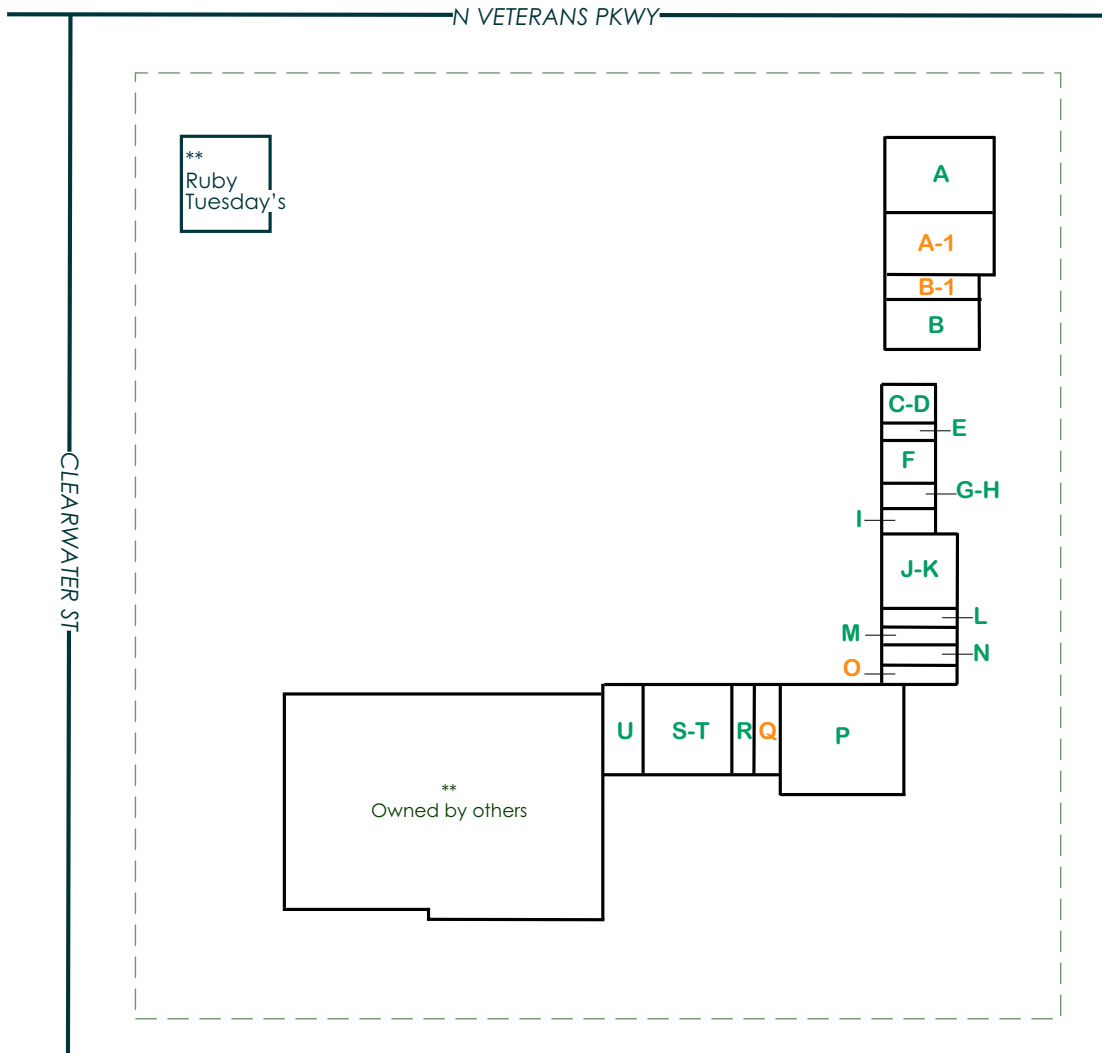

Lakewood Plaza

Bloomington, Illinois

LEASE PLAN

SPACE	TENANT	SIZE	SPACE	TENANT	SIZE
A	Home Choice	8,223 s.f.	J-K	Mega Replay	6,400 s.f.
A-1	Available	9,777 s.f.	L	Illini Pella	1,600 s.f.
B	Outback Steakhouse	6,458 s.f.	M	Sally Beauty Supply	1,600 s.f.
B-1	Available	2,542 s.f.	N	Liberty Tax Service	1,600 s.f.
C-D	Mayuri Indian Restaurant	2,400 s.f.	O	Available	1,600 s.f.
E	Papa John's Pizza	1,200 s.f.	P	Dollar Tree	19,200 s.f.
F	Cute As a Button	2,685 s.f.	Q	Available	3,000 s.f.
G-H	VIP Nails	1,791 s.f.	R	Casual Male	2,000 s.f.
I	Re-Bath	1,480 s.f.	S-T	Hibachi Grill & Buffet	9,500 s.f.
			U	Plato's Closet	4,000 s.f.