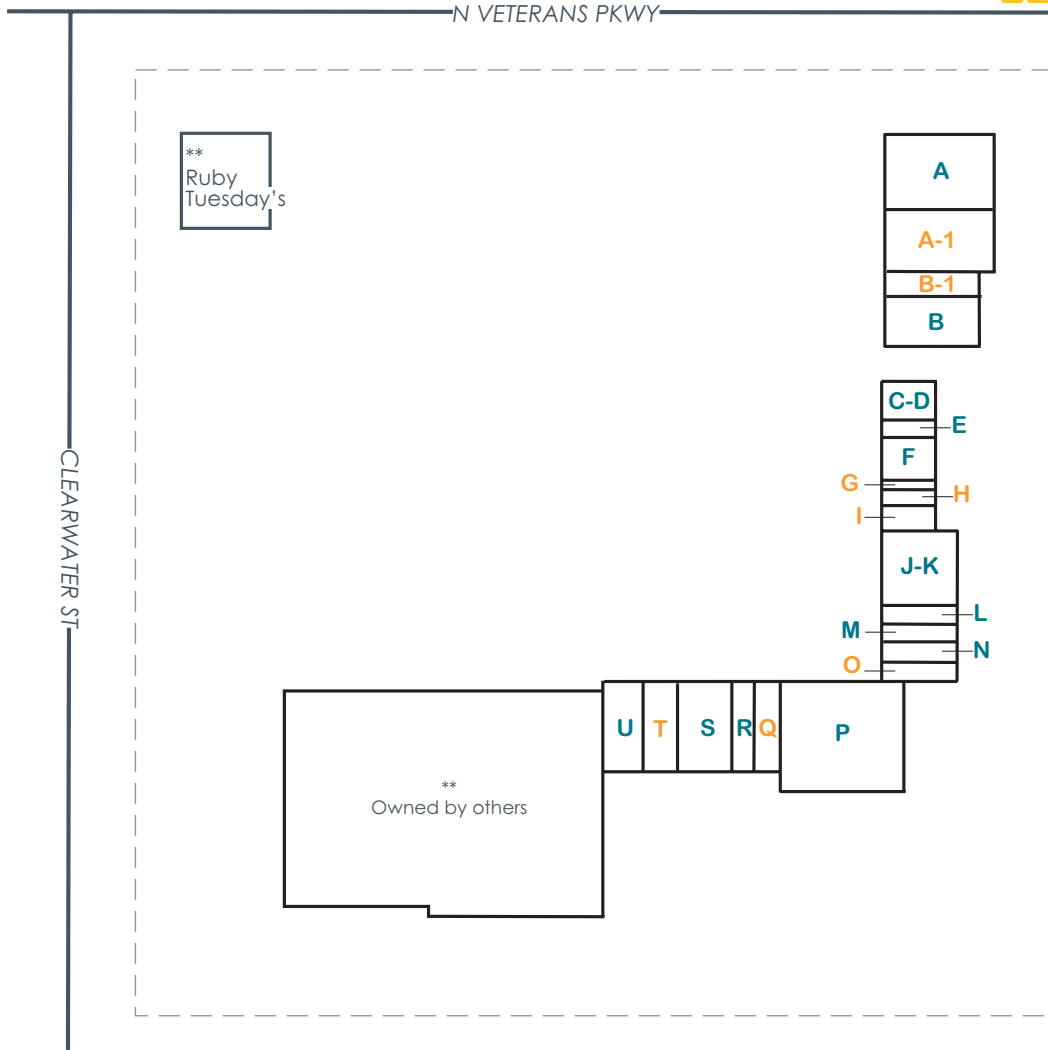

# Lakewood Plaza

Bloomington, Illinois

## LEASE PLAN

SPACE	TENANT	SIZE	SPACE	TENANT	SIZE
A	Home Choice	8,223 s.f.	J-K	Funny Bone Comedy Club	6,400 s.f.
A-1	Available	9,777 s.f.	L	Illini Pella	1,600 s.f.
B	Outback Steakhouse	6,458 s.f.	M	Sally Beauty Supply	1,600 s.f.
B-1	Available	2,542 s.f.	N	Liberty Tax Service	1,600 s.f.
C-D	Spice Express	2,400 s.f.	O	Available	1,600 s.f.
E	Papa John's Pizza	1,200 s.f.	P	Dollar Tree	19,200 s.f.
F	Cute As a Button	2,685 s.f.	Q	Available	3,000 s.f.
G	Available	900 s.f.	R	Casual Male	2,000 s.f.
H	Available	891 s.f.	S	Hibachi Grill & Buffet	5,500 s.f.
I	Available	1,480 s.f.	T	Available	4,000 s.f.
			U	Plato's Closet	4,000 s.f.